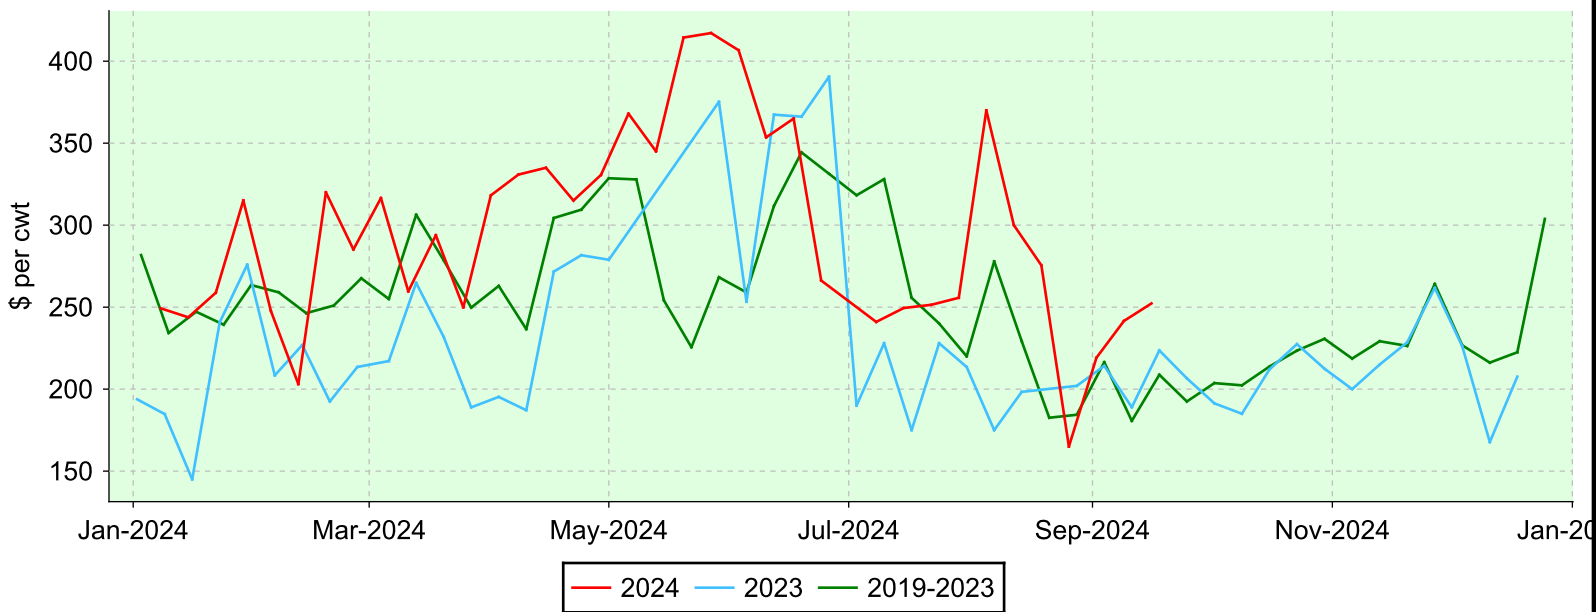

# Lambs 110 lbs. and over

Embrun, Monday sales.

## Average Price

## Volume